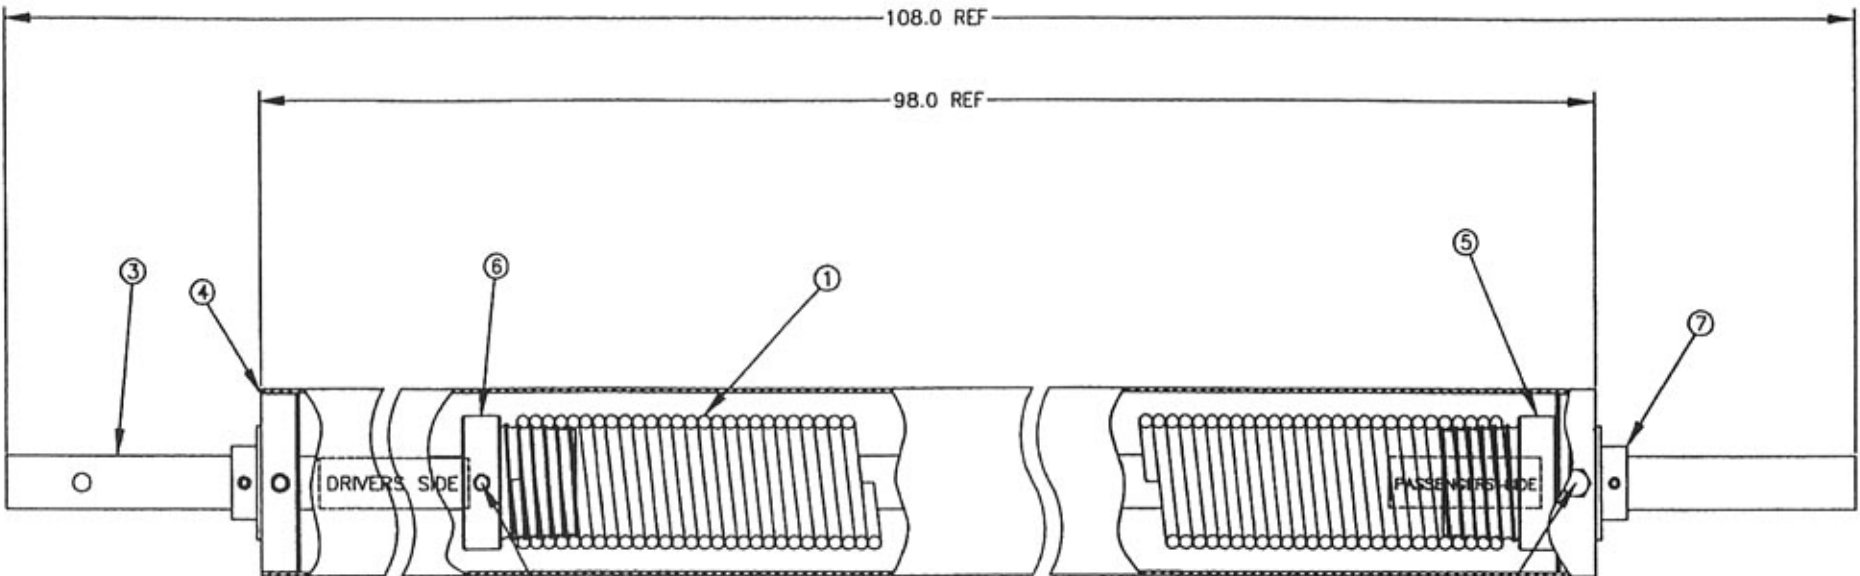

108.0 REF

98.0 REF

DRIVERS SIDE

PASSENGER SIDE

3/8-16 x 3/4" SET SCREWS  
w/ LOCKTITE. TYP -2- PLCS.

5/16-18 x 3/4" HHCS Gr. 5  
5/16 LOCKWASHERS  
TYP. -3- PLCS. BOTH ENDS

2